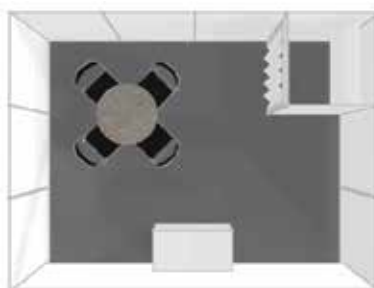

Company name	
Contact person	Contact person's mobile phone
Contact person's e-mail	Exhibition space number
Size of the exhibition space in m ²	
Company name (the inscription you want on the facia)	

WE ORDER:

BASIC STAND EQUIPMENT 26,60 € / m²

Carpet, partition walls - octanorm, facia (without logo), coat rack, wastebin, spotlight every 8 m² (without electrical connection)

UNITARY STAND EQUIPMENT 34,00 € / m²

Carpet, partition walls - octanorm, facia (without logo), coat rack, wastebin, info counter 100 x 50 x 100, built-in cabin, curtain, shelf 100 x 30, table 80 x 80, 4 chairs - upholstered, spotlight every 8 m² (without electrical connection)